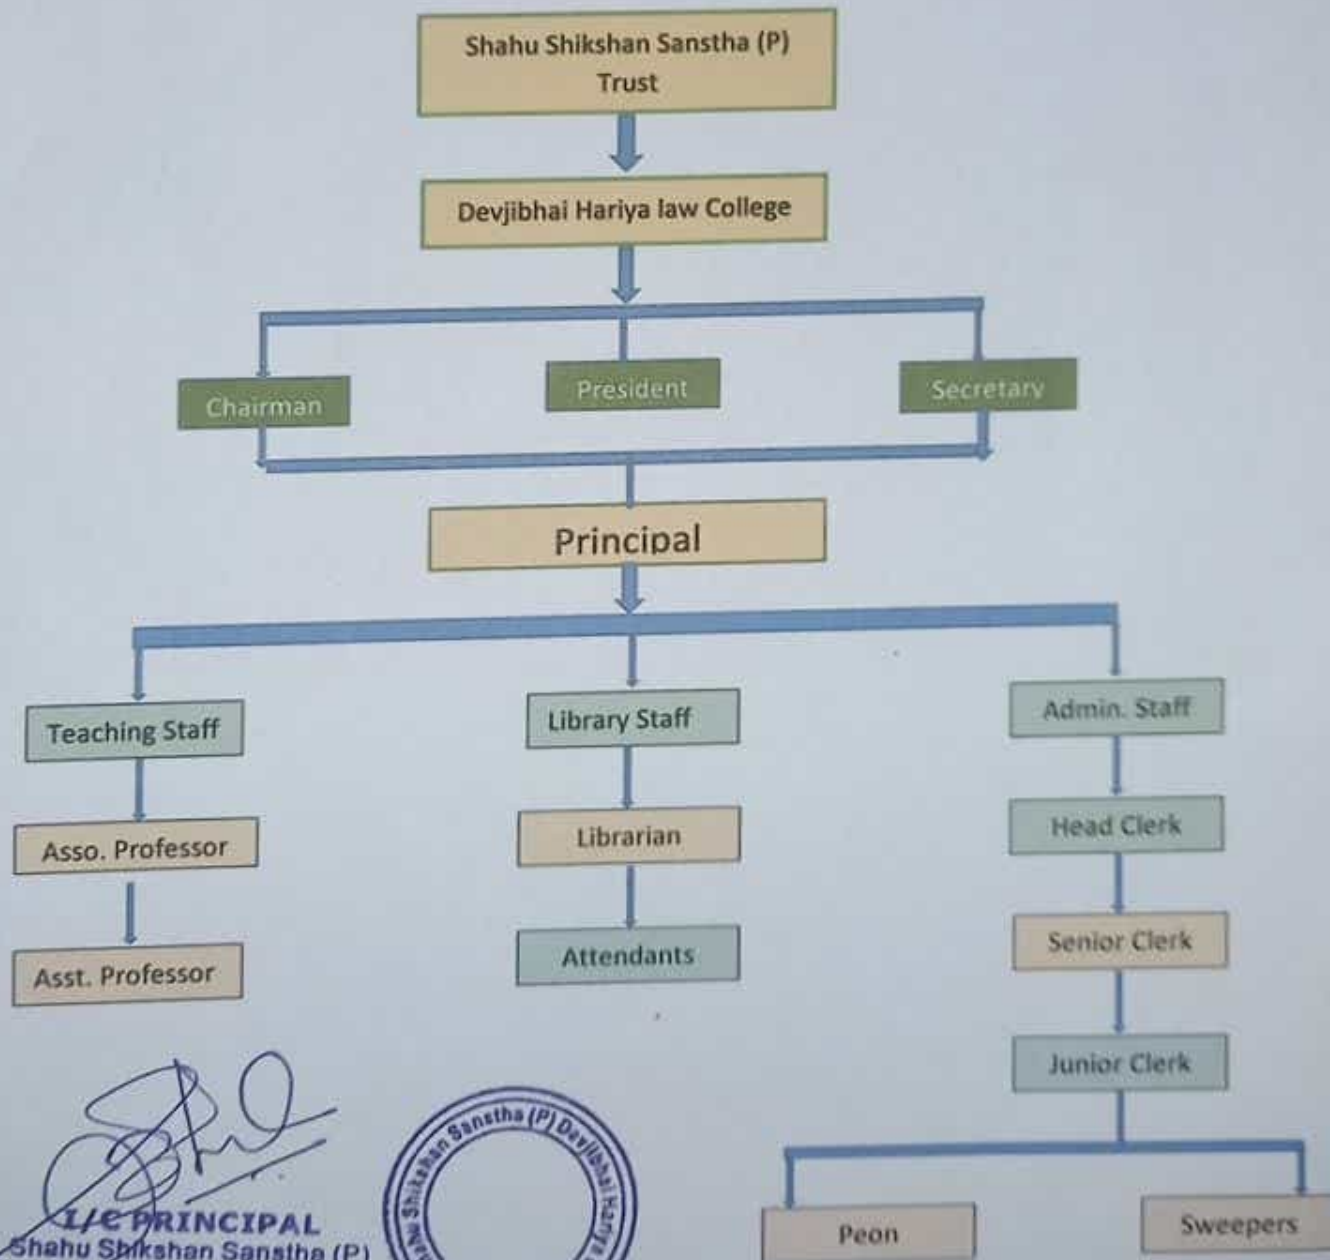

SHAHU SHIKSHAN SANSTHA (P.)

DEVJIBHAI HARIYA LAW COLLEGE

Affiliated to University of Mumbai
Approved by Bar Council of India

Survey No. 37, Mohane Road, Shahad (W), Tal - Kalyan, Dist - Thane State - Maharashtra, India.
Contact no. 0251 - 2970011 Email : devjibhaihlaw@rediffmail.com

संदर्भ क्र. : _____

दिनांक : / / २०२

Organogram

L/E PRINCIPAL
Shahu Shikshan Sanstha (P)
Devjibhai Hariya Law College,
Survey No. 37, Mohane Road, Shahad (W),
Kalyan, Dist. Thane- 421103.